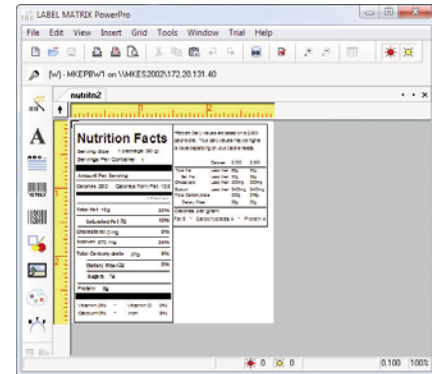

LABEL MATRIX

LABEL MATRIX is feature-rich label design software for smaller companies looking for a trusted solution that is simple to install and easy to use. LABEL MATRIX is an intuitive application with an easy-to-navigate interface. Helpful wizards guide you through adding text, images, and barcodes, connecting to a database, and advanced design options to ensure a straightforward process. LABEL MATRIX is the best choice for small businesses looking for a labeling solution at a reasonable price point!

TEKLYNX Subscription Licensing is available for LABEL MATRIX and is a cost-effective option that keeps your label design process running.

Nutrition Label Sample

LABEL MATRIX Helps Your Company:

- **Save Time on Training** – LABEL MATRIX’s wizards can act as training guides when new users begin using the application. These wizards can be used for everything from selecting a printer, to database setup, to 2D barcode configuration.
- **Fast Track Labeling with Samples and Templates** – LABEL MATRIX includes hundreds of label samples and templates spanning from address labels to RFID labels. These samples and templates allow users to meet virtually any labeling requirements.

LABEL MATRIX Is:

- **Designed for Small Companies** – LABEL MATRIX is scaled to meet the needs of small environments and powerful enough to handle advanced labeling projects.
- **Easy to Use** – Beginning to experienced users can use this application for all labeling requirements. The intuitive interface makes it easy to navigate, while the wizards make it easy to design and print.
- **Feature-Rich** – LABEL MATRIX is full of useful features including date offsets to adjust the current date by a certain interval (often used for best-by and expiration dates), counters to add serialization and incrementing values to your labels, and 2D barcodes, including Data Matrix and QR Codes, which are capable of encoding a large amount of data or even links directly to a website into a very small space.