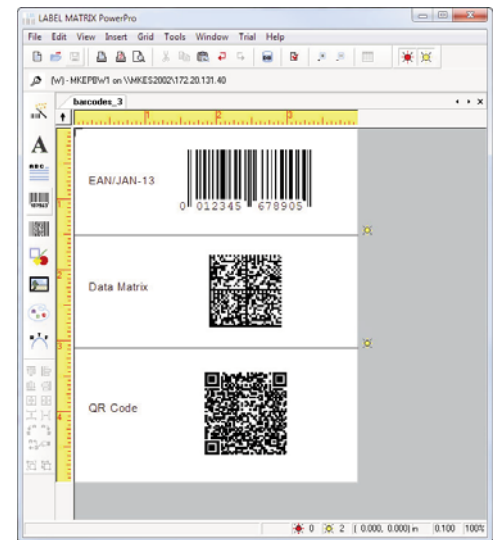

LABEL MATRIX

LABEL MATRIX is feature-rich label design software for smaller companies looking for a trusted solution that is simple to install and easy to use. LABEL MATRIX is an intuitive application with an easy-to-navigate interface. Helpful wizards guide you through adding text, images, and barcodes, connecting to a database, and advanced design options to ensure a straightforward process. LABEL MATRIX is the best choice for small businesses looking for a labeling solution at a reasonable price point!

TEKLYNX Subscription Licensing is available for LABEL MATRIX and is a cost-effective option that keeps your label design process running.

Nutrition Label Sample

LABEL MATRIX Helps Your Company:

- **Save Time on Training** – LABEL MATRIX’s wizards can act as training guides when new users begin using the application. These wizards can be used for everything from selecting a printer, to database setup, to 2D barcode configuration.
- **Fast Track Labeling with Samples and Templates** – LABEL MATRIX includes hundreds of label samples and templates spanning from address labels to RFID labels. These samples and templates allow users to meet virtually any labeling requirements.

LABEL MATRIX Is:

- **Designed for Small Companies** – LABEL MATRIX is scaled to meet the needs of small environments and powerful enough to handle advanced labeling projects.
- **Easy to Use** – Beginning to experienced users can use this application for all labeling requirements. The intuitive interface makes it easy to navigate, while the wizards make it easy to design and print.
- **Feature-Rich** – LABEL MATRIX is full of useful features including date offsets to adjust the current date by a certain interval (often used for best-by and expiration dates), counters to add serialization and incrementing values to your labels, and 2D barcodes, including Data Matrix and QR Codes, which are capable of encoding a large amount of data or even links directly to a website into a very small space.